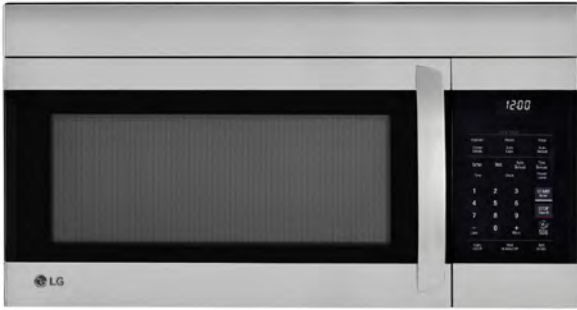

## 303 BLUE HERON VISTA

# LG Appliance Package

*30" Over the Range  
Microwave - Stainless Steel  
LMV1764ST*

**NOTE: GRIDDLE PLATE NOT INCLUDED  
SOLD SEPARATELY**

*30" Gas Fuel Slide-In  
Range – Stainless Steel  
LSGL5833*

*36" Counter-Depth  
Refrigerator  
Stainless Steel  
LFCC22426S*

*24" Bar Handle Dishwasher  
Stainless Steel LDTS5552*